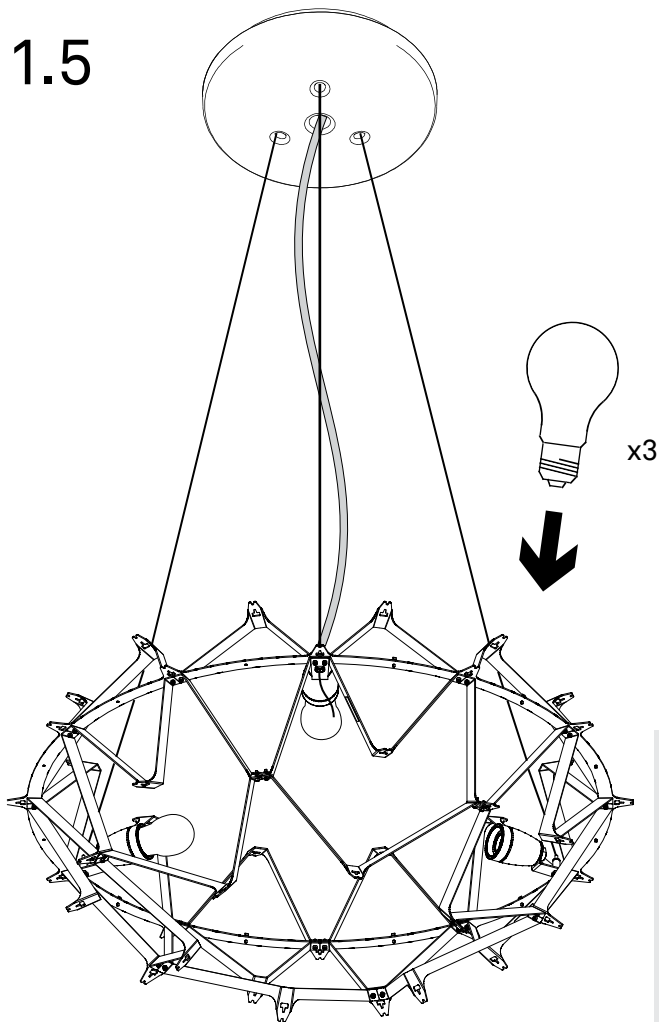

HOPE

design Francisco Gomez Paz / Paolo Rizzatto

**LUCE
PLAN**

D66

D66/42

x 1

x 1

x 3

1.5

2

2.1

2.2

3

3.1

3.2

4

x1

x2

4.1

4.2

4.3

X

✓

4.4