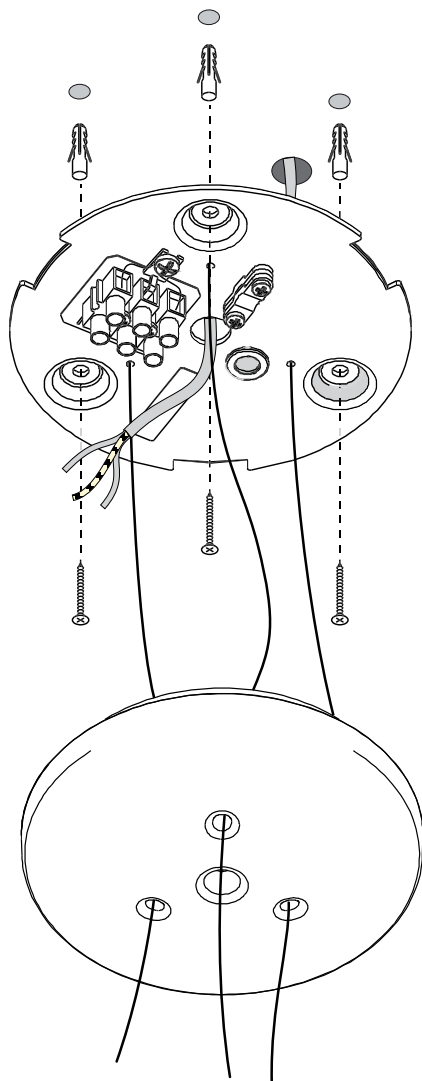

HOPE

design Francisco Gomez Paz / Paolo Rizzatto

**LUCE
PLAN**

D66

D66/42

x 1

x 1

x 3

3x 105W
HSGSA
E27
Energy saver

3x 23W
FB
E27
fluorescent

3x max 20W
SBLEDLAMP
E27

1

1.1

1.2

1.3

1.4

1.5

2

2.1

2.2

3

3.1

3.2

4

x1

x2

4.1

4.2

4.3

X

✓

4.4