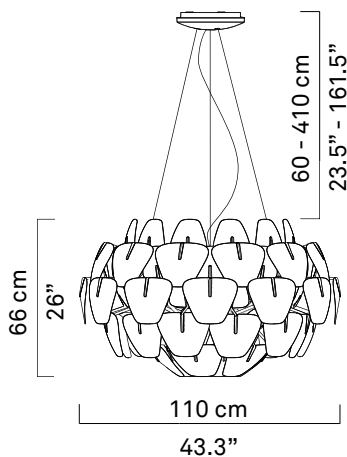

HOPE

design Francisco Gomez Paz / Paolo Rizzatto

**LUCE
PLAN**

D66

D66/42

x 1

x 1

x 3

x 1

x 2

x 42

x 42

x 42

kg 7 kg

lb 15.4 lb

3x
max 250W
E27

1.5

2

2.1

2.2

3

3.1

3.2

4

x1

x2

4.1

4.2

4.3

X

✓

4.4