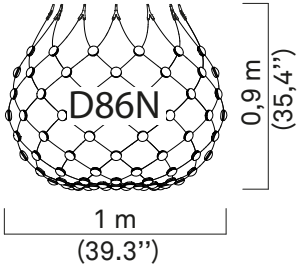

# MESH

design Francisco Gomez Paz

**LUCE  
PLAN**

D86/1

LUCEPLAN

—  
Google Play

APP  : [www.luceplan.com/products/mesh-wireless](http://www.luceplan.com/products/mesh-wireless)

D86/W1  
D86/W5