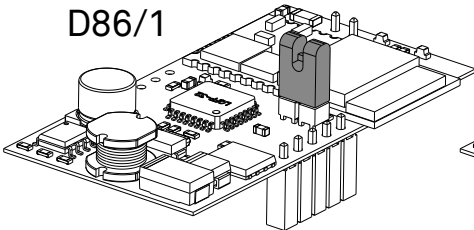

# MESH

design Francisco Gomez Paz

**LUCE  
PLAN**

D86/1

LUCEPLAN

—  
Google Play

APP  : [www.luceplan.com/products/mesh-wireless](http://www.luceplan.com/products/mesh-wireless)

D86/W1  
D86/W5

1

1.1

1.2

2