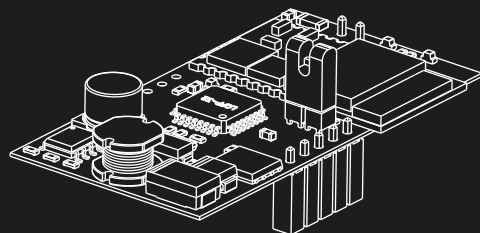

# MESH

design Francisco Gomez Paz

**LUCE  
PLAN**

D86/1

LUCEPLAN

—  
Google Play

APP  : [www.luceplan.com/products/mesh-wireless](http://www.luceplan.com/products/mesh-wireless)

D86/W1  
D86/W5

1

1.1

1.2

2