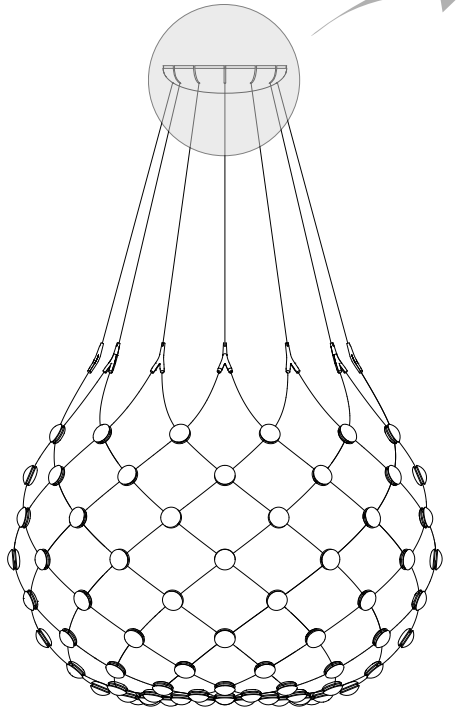

# MESH

design Francisco Gomez Paz

**LUCE  
PLAN**

D86/1

LUCEPLAN

—  
Google Play

APP  : [www.luceplan.com/products/mesh-wireless](http://www.luceplan.com/products/mesh-wireless)

D86/W1  
D86/W5

1

1.1

1.2

2