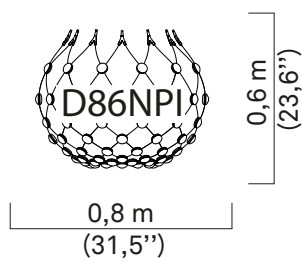

# MESH

design Francisco Gomez Paz

**LUCE  
PLAN**

D86/1

LUCEPLAN

—  
Google Play

APP  : [www.luceplan.com/products/mesh-wireless](http://www.luceplan.com/products/mesh-wireless)

D86/W1  
D86/W5