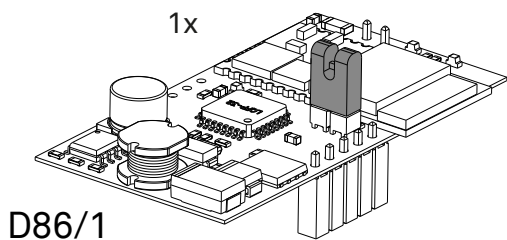

# MESH

design Francisco Gomez Paz

**LUCE  
PLAN**

D86/1

LUCEPLAN

—  
Google Play

APP  : [www.luceplan.com/products/mesh-wireless](http://www.luceplan.com/products/mesh-wireless)

D86/W1  
D86/W5

1

1.1

1.2

2