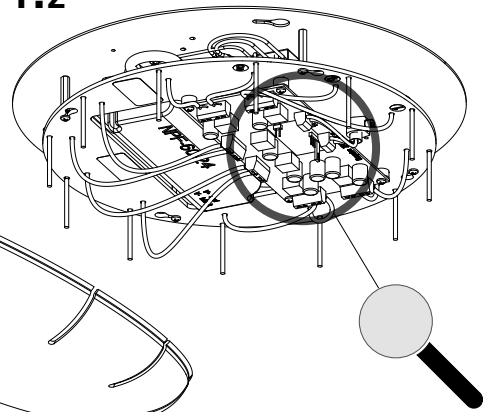

# MESH

design Francisco Gomez Paz

**LUCE  
PLAN**

D86/1

LUCEPLAN

—  
Google Play

APP  : [www.luceplan.com/products/mesh-wireless](http://www.luceplan.com/products/mesh-wireless)

D86/W1  
D86/W5

1

1.1

1.2

2