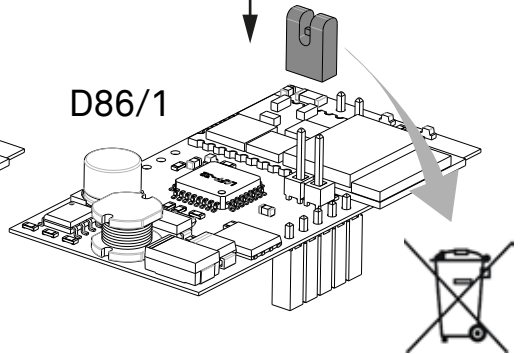

# MESH

design Francisco Gomez Paz

**LUCE  
PLAN**

D86/1

LUCEPLAN

—  
Google Play

APP  : [www.luceplan.com/products/mesh-wireless](http://www.luceplan.com/products/mesh-wireless)

D86/W1  
D86/W5

1

1.1

1.2

2