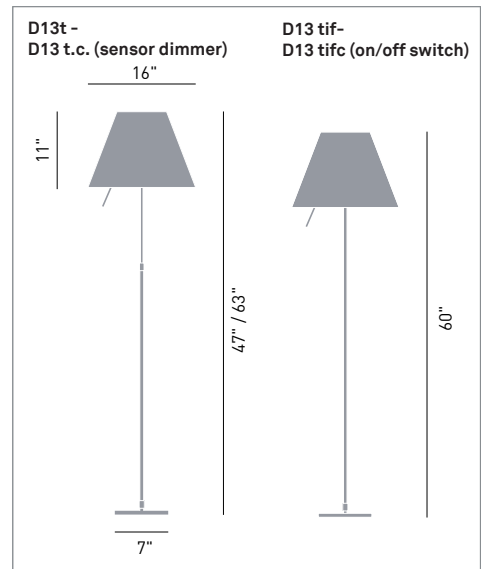

COSTANZA

design Paolo Rizzatto

**LUCE
PLAN**

Type: Floor

Light source: D13 t - D13 tc
100W A-19 soft white med.base
D13 tif - D13 tific
150W A-21 soft white med. base

Product use: Indoor

Materials: Aluminium stem, interchangeable polycarbonate silkscreened shade

Colors: Structure in alu, metal gun (only for complete version)
Shade in blue, ivory, pistachio, orange, red, black, white

Description: Ethereal and uncluttered, this lamp fits naturally into any setting. Costanza is an archetypal example of modern, colourful elegance. The polycarbonate diffuser rests on the aluminium structure at two points alone.

Certifications: (only for D13 tif - D13 tific)

Awards: Lampe d'Argent SIL/Paris, 1988

Reference code: Complete Version
D13 tc
1D13NT00C520 alu body/white shade

D13 tific
1D13NT01C520 alu body/white shade

Structure
D13 t. 1D13NT000520 alu
D13 tif 1D13NT01F520 alu
1D13NT01F503 off white
D13 t.i. 1D13NT000520 brass

Shade
D13/1 1D13N0100502 white

Mezzo Tono collection
D13/1/2 1D13N0100537 comfort green
1D13N0100524 edgy pink
1D13N0100534 mistic white
1D13N0100538 soft skin
1D13N0100539 shaded stone

Radieuse collection
D13/1/2 1D13N0100508 primay red
1D13N0100501 liquorice black
1D13N0100536 petroleum blue
1D13N0100506 smart yellow
1D13N0100505 concrete grey