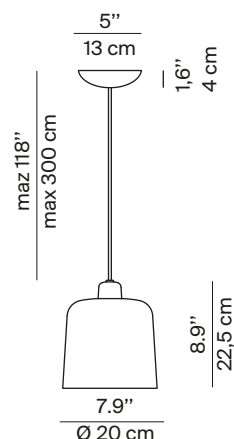

Insulation class and mark: 

Rating: 220-240 V ~ 50/60 Hz

Reference code: Complete lamp with diffuser Ø 20 cm

B02S20 1B020S200001 matt black
 1B020S200002 matt white
 1B020S200013 matt brick red
 1B020S200039 matt dove gray

Complete lamp with diffuser Ø 40 cm

B02S40 1B020S400001 matt black
 1B020S400002 matt white
 1B020S400013 matt brick red
 1B020S400039 matt dove gray

Off-center rose

B02/1 1B020/100000

B02S20

B02S40