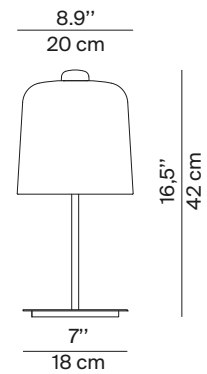

# ZILE

Design Archirivolto

**LUCE  
PLAN**

Type:	Table
Light source	<b>B0220</b> Max 25W E26 A19 or max 12.5W E26 SBLED 120V~ 60Hz
Product use:	Indoor
Materials:	Steel structure, PLA diffuser
Colors:	Matt white, matt black, matt dove gray, matt brick red
Description:	The special feature of this project lies in its close attention to sustainability. Luceplan has always been committed in its efforts to reduce the environmental impact not only of its production but also in the distribution of products. Zile is, in all respects, an eco-friendly light. The diffuser is made of a biodurable polymer with 80% of renewable sources.

Marking: 

Reference code:	Complete lamp with diffuser Ø 8.9"
<b>B0220</b>	1B020=200501 matt black
	1B020=200502 matt white
	1B020=200513 matt brick red
	1B020=200539 matt dove gray

B0220

\*Available for delivery in North America from November 2022