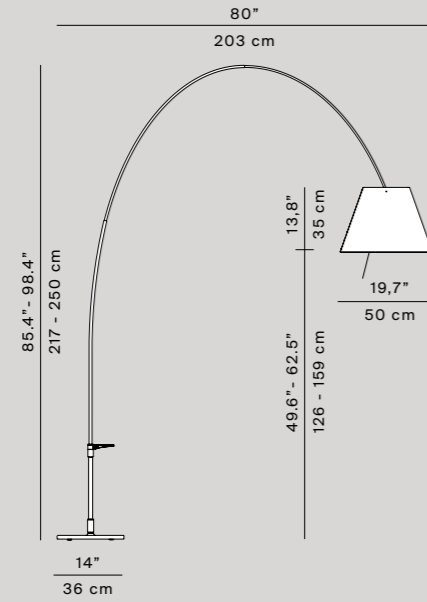

D13E

Lady Costanza

D13Ed
sensor dimmer
D13Ei
on/off switch

D13Ead*
sensor dimmer
D13Eai*
on/off switch