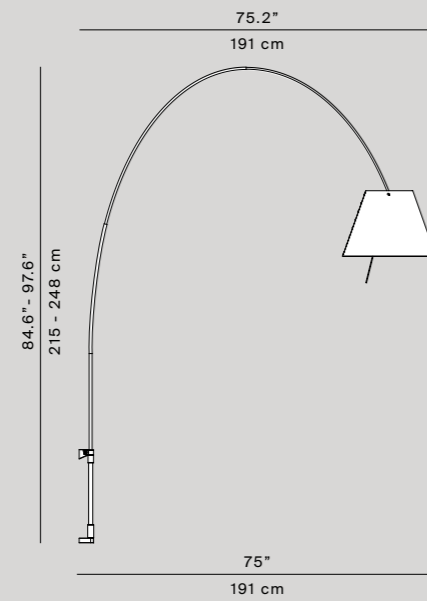

D13Esas
dimnable with
wall control

ceiling rose Ø 12 x 3 cm

D13/91
diffuser accessory
bulb not included

Polycarbonate diffuser for halogen
E27 Energy saver max 105W bulbs.
Mounting on the diffuser's rods
support.