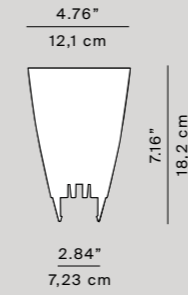

D13Esas
dimnable with
wall control

ceiling rose Ø 12 x 3 cm

D13/91
diffuser accessory
bulb not included

Polycarbonate diffuser for halogen
E27 Energy saver max 105W bulbs.
Mounting on the diffuser's rods
support.