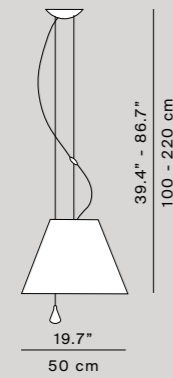

D13Esas
dimnable with
wall control

ceiling rose Ø 12 x 3 cm

D13/91
diffuser accessory
bulb not included

Polycarbonate diffuser for halogen
E27 Energy saver max 105W bulbs.
Mounting on the diffuser's rods
support.

Light source **D13Ed / D13Ei / D13Ead / D13Eai / D13Esas** LED E27 dimmable (max weight 90g)
max 105W E27 energy saver

Materials Aluminium stem, polycarbonate shade

Structure finishes*  Alu  Black

Shade finishes  Red  Black  White  Shaded stone