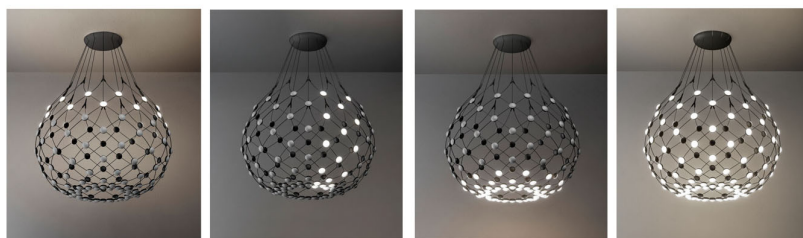

Product use: Indoor

Materials: Structure in steel, lenses in polycarbonate

Colors: Black

Description: The particular structure permits exceptional freedom in the control of luminance: it is possible to govern the intensity of the light.

## SCENARIOS (only with D86/W1 or D86/W5)

NOTE: The final shape of the luminaire may vary according to the length of the suspension cables.