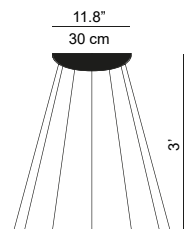

D86/T1/8
D86/W1