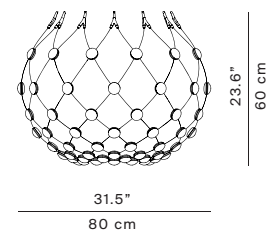

Accessory

D86/1 1D860/100000 kit wireless