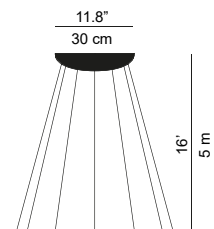

### Canopies

D86/T1/8 1D860/T18501 dimmable phase cut, 3'  
D86/T5/8 1D860/T58501 dimmable phase cut, 16'

D86/W1 1D860/W10501 wireless version, 3'  
D86/W5 1D860/W50501 wireless version, 16'

## SCENARIOS (only with D86/W1 or D86/W5)

NOTE: The final shape of the luminaire may vary according to the length of the suspension cables.