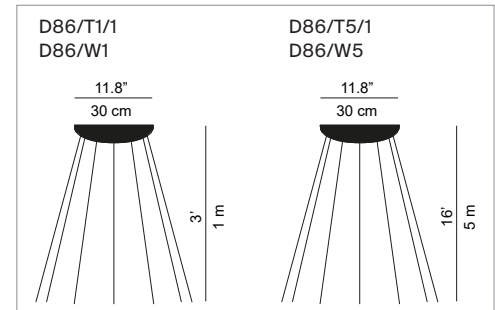

SCENARIOS (only with D86/W1 or D86/W5)

NOTE: The final shape of the luminaire may vary according to the length of the suspension cables.