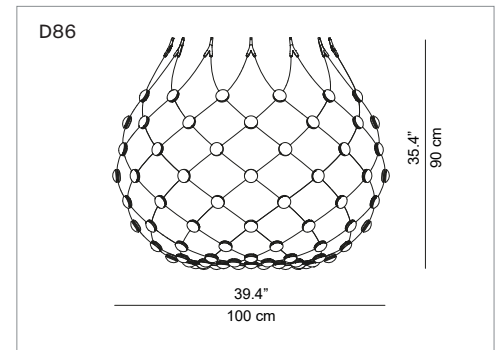

MESH

Design Francisco Gomez Paz, 2015

Type: Suspension

Light source: LED 65W 2700K
Available in two versions:
ON/OFF & Phase cut Dimming or
WiFi with static and dynamic light scenes
Wireless works only with 2.4 GHz WiFi

Product use: Indoor

Materials: Structure in steel, lenses in polycarbonate

Colors: Black

Description: A suspension lamp offering multiple lighting scenarios for personalized aesthetic and functional performance. Based on experimentation with the potential of LEDs, a technology that permits separation into very small units, Mesh is a dramatic and highly innovative project.

Marking:

Reference code: **Structure**
D86N 1D86N000001 black

Canopies
D86/T1/1 1D860/T11501 dimmable phase cut, 3'
D86/T5/1 1D860/T51501 dimmable phase cut, 16'
D86/W1 1D860/W10501 wireless version, 3'
D86/W5 1D860/W50501 wireless version, 16'

Accessory
D86/1 1D860/100000 kit wireless