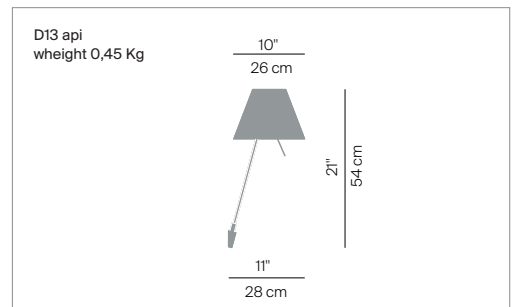

# COSTANZINA

design Paolo Rizzato

**LUCE  
PLAN**

- Type: Wall
- Light source: LED E14  
42W HSGSA E14  
12W FB E14 energy saver
- Product use: Indoor
- Materials: Aluminium stem interchangeable polycarbonate silkscreened shade
- Colors: Structure in alu, black  
Shade in white, comfort green, edgy pink, mistic white, soft skin, shaded stone, primary red, liquorice black, petroleum blue, smart yellow, concrete grey
- Description: This lamp emits a warm and pleasant glow through light and interchangeable polycarbonate shades that cheers up the environment. The rod-switch is within easy reach next to the source of light.

Insulation class and marks:   

Rating: 100-240 V ~ 50/60 Hz

|                 |                       |  |   |
|-----------------|-----------------------|--|---|
| Reference code: | Structure             |  |   |
|                 | D13 api               | 1D13ANP00020<br>1D13ANP00017   | alu<br>black  |
|                 | Shade                 |  |   |
|                 | D13/31                | 9D1331437702   | white   |
|                 | Mezzo Tono collection |  |   |
|                 | D13/31                | 9D1331437737<br>9D1331437724<br>9D1331437734<br>9D1331437738<br>9D1331437739 | comfort green<br>edgy pink<br>mistic white<br>soft skin<br>shaded stone           |
|                 | Radieuse collection   |  |   |
|                 | D13/31                | 9D1331437708<br>9D1331437701<br>9D1331437736<br>9D1331437706<br>9D1331437705 | primary red<br>liquorice black<br>petroleum blue<br>smart yellow<br>concrete grey |