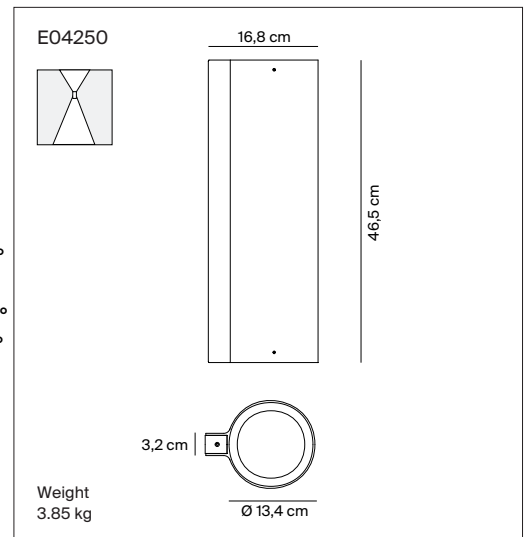

E04 wall

design Habits Studio

**LUCE
PLAN**

Type:	Wall
Light source:	LED module COB or dim to warm dimmable push/DALI LED optic retrofit dimmable phase cut
Product use:	Indoor
Materials:	Aluminium extrusion cylindrical body
Colors:	Matt white, matt black, matt alu, matt brass
Description:	The cylindrical body connects smoothly to architectural surfaces. Various optics permit a wide range of lighting solutions for multiple contexts.
Rating:	220-240 V ~ 50/60 Hz E042M/E042W 19W E044M/E044W 20W

Insulation class and mark:   

Reference code:	Structure
E04250 1E0400250001	matt black
1E0400250002	matt white
1E0400250020	matt alu
1E0400250030	matt brass

Optics for E04250 Ø 13,4 cm

E042M 1E040/2M0000	COB LED module 19W 2700K / CRI 90 / 1.030 lm / 45°
E042W 1E040/2W0000	COB LED module 19W 2700K / CRI 90 / 1.166 lm / 56°
E044M 1E040/4M0000	DTW LED module 20W 3000K / CRI 97 / 1.262 lm / 32°
E044W 1E040/4W0000	DTW LED module 20W 3000K / CRI 97 / 1.212 lm / 46°
E042R 1E040/2R0000	LED max 20W retrofit G53
E0401 1E040/010001	top cover to use with retrofit optic