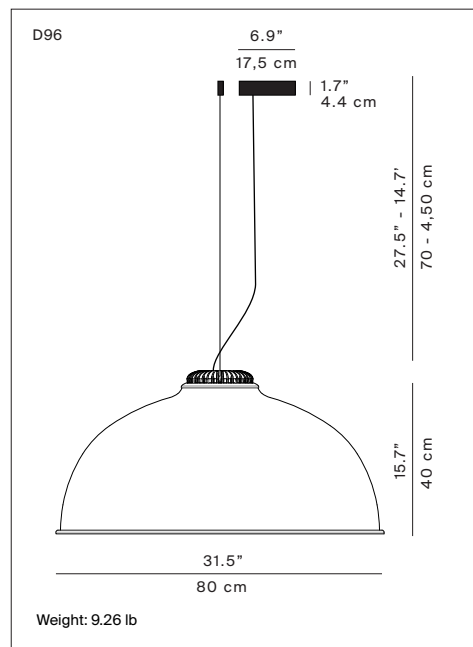

Marking: 

Reference code:

Rings and heat sink			
D96/2D	1D960/2D0501	matt black	
2700K	1D960/2D0520	matt alu	
	1D960/2D0530	matt brass	
D96/3D	1D960/3D0501	matt black	
3000K	1D960/3D0520	matt alu	
	1D960/3D0530	matt brass	
D96/4D	1D960/4D0501	matt black	
3500K	1D960/4D0520	matt alu	
	1D960/4D0530	matt brass	
Lampshade			
D96C	1D960C0000A2	light grey / dark grey	
	1D960C0000A3	dark grey / white	
	1D960C0000B2	rust / dark grey	
	1D960C0000E2	aquamarine / white	
Accessory			
D96/5	1D960/500000	80° beam lens	