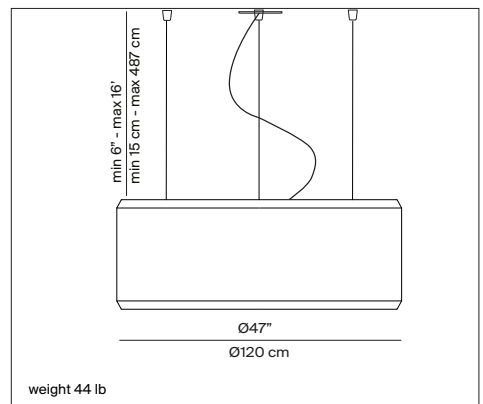

Certifications: 

Reference code : D79/90c structure	1D7909C000A2	light grey	(RMX 133)
	1D7909C000A3	dark grey	(RMX 152)
	1D7909C000B2	rust	(RMX 252)
	1D7909C000B1	sand	(RMX 242)
D79/120c	1D7912C000A2	light grey	(RMX 133)
	1D7912C000A3	dark grey	(RMX 152)
	1D7912C000B2	rust	(RMX 252)
	1D7912C000B1	sand	(RMX 242)
D79/150c	1D7915C000A2	light grey	(RMX 133)
	1D7915C000A3	dark grey	(RMX 152)
	1D7915C000B2	rust	(RMX 252)
	1D7915C000B1	sand	(RMX 242)
Reference code: D79R/02 optics (canopy and suspension cable included)	9D7903610600	3 x max 30W LED or Fluo	
	D79R10	9D7910101900 LED 40W dimmable	3000K
	D79R14	9D7914102500 LED 40W dimmable	3500K
	D79R12	9D7912102300 LED 40W - Lutron Driver dimmable	3000K (upon request)
Reference code: D79R/07 diffuser (accessories)	9D7907726000	satin for D79/90	
	9D7907726100	satin for D79/120	
	9D7907726200	satin for D79/150	