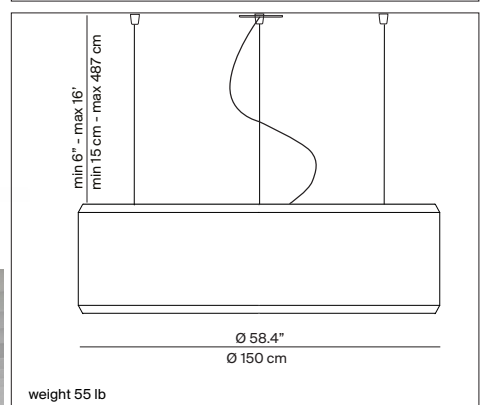

Certifications: 

Reference code : D79/90c structure	1D7909C000A2	light grey	(RMX 133)
	1D7909C000A3	dark grey	(RMX 152)
	1D7909C000B2	rust	(RMX 252)
	1D7909C000B1	sand	(RMX 242)
D79/120c	1D7912C000A2	light grey	(RMX 133)
	1D7912C000A3	dark grey	(RMX 152)
	1D7912C000B2	rust	(RMX 252)
	1D7912C000B1	sand	(RMX 242)
D79/150c	1D7915C000A2	light grey	(RMX 133)
	1D7915C000A3	dark grey	(RMX 152)
	1D7915C000B2	rust	(RMX 252)
	1D7915C000B1	sand	(RMX 242)
Reference code: D79R/02 optics (canopy and suspension cable included)	9D7903610600	3 x max 30W LED or Fluo	
	D79R10	9D7910101900 LED 40W dimmable	3000K
	D79R14	9D7914102500 LED 40W dimmable	3500K
	D79R12	9D7912102300 LED 40W - Lutron Driver dimmable	3000K (upon request)
Reference code: D79R/07 diffuser (accessories)	9D7907726000	satin for D79/90	
	9D7907726100	satin for D79/120	
	9D7907726200	satin for D79/150	