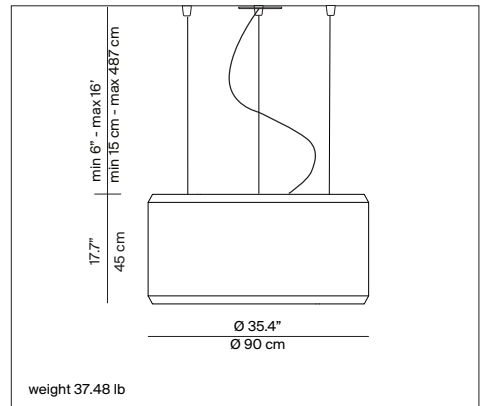

Certifications: 

Reference code : D79/90c structure	1D7909C000A2	light grey	(RMX 133)
	1D7909C000A3	dark grey	(RMX 152)
	1D7909C000B2	rust	(RMX 252)
	1D7909C000B1	sand	(RMX 242)
D79/120c	1D7912C000A2	light grey	(RMX 133)
	1D7912C000A3	dark grey	(RMX 152)
	1D7912C000B2	rust	(RMX 252)
	1D7912C000B1	sand	(RMX 242)
D79/150c	1D7915C000A2	light grey	(RMX 133)
	1D7915C000A3	dark grey	(RMX 152)
	1D7915C000B2	rust	(RMX 252)
	1D7915C000B1	sand	(RMX 242)
Reference code: D79R/02 optics (canopy and suspension cable included)	9D7903610600	3 x max 30W LED or Fluo	
	D79R10	9D7910101900 LED 40W dimmable	3000K
	D79R14	9D7914102500 LED 40W dimmable	3500K
	D79R12	9D7912102300 LED 40W - Lutron Driver dimmable	3000K (upon request)
Reference code: D79R/07 diffuser (accessories)	9D7907726000	satin for D79/90	
	9D7907726100	satin for D79/120	
	9D7907726200	satin for D79/150	