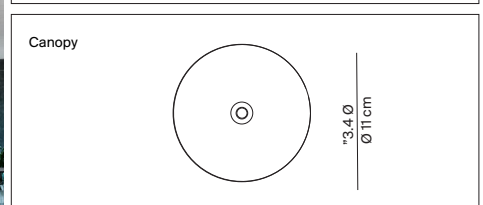

SILENZIO

design Monica Armani

**LUCE
PLAN**

Type: Suspension
Light source : 3 x max 30W LED or Fluo medium base 120V only or LED 40W, 3000K, 120/277V~ 60Hz
Upon request 4000K optic also available.
Product use: Indoor
Materials: textile, Remix 2 (90% wool, 10% nylon)
Colors: see the textile references
Description: The quality of light combined with acoustic comfort and the beauty of Kvadrat fabrics. Silenzio is a lighting system that combines decor solutions with high sound absorption for public and private spaces.

Certifications:

Reference code : D79/90c structure	1D7909C000A2	light grey	(RMX 133)
	1D7909C000A3	dark grey	(RMX 152)
	1D7909C000B2	rust	(RMX 252)
	1D7909C000B1	sand	(RMX 242)
D79/120c	1D7912C000A2	light grey	(RMX 133)
	1D7912C000A3	dark grey	(RMX 152)
	1D7912C000B2	rust	(RMX 252)
	1D7912C000B1	sand	(RMX 242)
D79/150c	1D7915C000A2	light grey	(RMX 133)
	1D7915C000A3	dark grey	(RMX 152)
	1D7915C000B2	rust	(RMX 252)
	1D7915C000B1	sand	(RMX 242)
Reference code: D79R/02 optics (canopy and suspension cable included)	9D7903610600	3 x max 30W LED or Fluo	
	D79R10	9D7910101900 LED 40W dimmable	3000K
	D79R14	9D7914102500 LED 40W dimmable	3500K
	D79R12	9D7912102300 LED 40W - Lutron Driver dimmable	3000K (upon request)
Reference code: D79R/07 diffuser (accessories)	9D7907726000	satin for D79/90	
	9D7907726100	satin for D79/120	
	9D7907726200	satin for D79/150