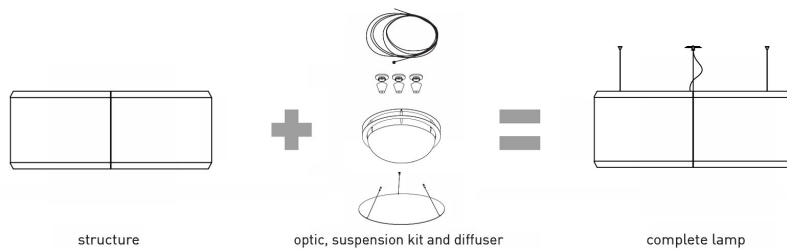

SILENZIO

design Monica Armani

**LUCE
PLAN**

Type: Suspension
Light source : 3 x max 30W LED or Fluo medium base 120V only or LED 40W, 3000K, 120/277V~ 60Hz
Upon request 4000K optic also available.
Product use: Indoor
Materials: textile, Remix 2 (90% wool, 10% nylon)
Colors: see the textile references
Description: The quality of light combined with acoustic comfort and the beauty of Kvadrat fabrics. Silenzio is a lighting system that combines decor solutions with high sound absorption for public and private spaces.

Certifications:

Reference code : D79/90c structure	1D7909C000A2	light grey	(RMX 133)
	1D7909C000A3	dark grey	(RMX 152)
	1D7909C000B2	rust	(RMX 252)
	1D7909C000B1	sand	(RMX 242)
D79/120c	1D7912C000A2	light grey	(RMX 133)
	1D7912C000A3	dark grey	(RMX 152)
	1D7912C000B2	rust	(RMX 252)
	1D7912C000B1	sand	(RMX 242)
D79/150c	1D7915C000A2	light grey	(RMX 133)
	1D7915C000A3	dark grey	(RMX 152)
	1D7915C000B2	rust	(RMX 252)
	1D7915C000B1	sand	(RMX 242)
Reference code: D79R/02 optics (canopy and suspension cable included)	9D7903610600	3 x max 30W LED or Fluo	
	D79R10	9D7910101900 LED 40W dimmable	3000K
	D79R14	9D7914102500 LED 40W dimmable	3500K
	D79R12	9D7912102300 LED 40W - Lutron Driver dimmable	3000K (upon request)
Reference code: D79R/07 diffuser (accessories)	9D7907726000	satin for D79/90	
	9D7907726100	satin for D79/120	
	9D7907726200	satin for D79/150