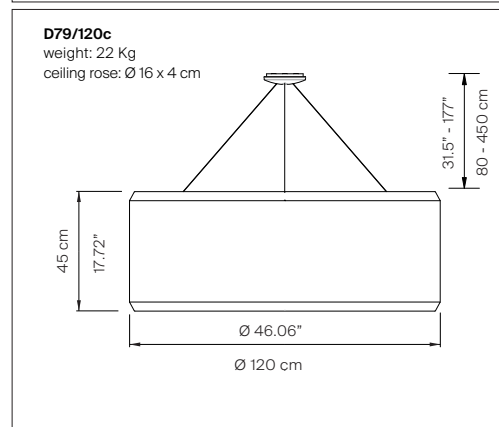

Insulation class and mark:

Rating: **D79R/03** 220-240 V ~ 50/60 Hz
D79R/24 - D79R/25 220-240 V ~ 50/60 Hz, 41W

Reference code: **D79/90c** 1D7909C000A2 light grey
1D7909C000A3 dark grey
1D7909C000B2 rust
1D7909C000B1 sand

D79/90c + D79R/24 (without lower screen): 3... lm
D79/90c + D79R/24 (with lower screen): 3.361 lm
D79/90c + D79R/25 (without lower screen): 3.472 lm
D79/90c + D79R/25 (with lower screen): 3.271 lm

D79/120c 1D7912C000A2 light grey
1D7912C000A3 dark grey
1D7912C000B2 rust
1D7912C000B1 sand

D79/120c + D79R/24 (without lower screen): 3.708 lm
D79/120c + D79R/24 (with lower screen): 3.508 lm
D79/120c + D79R/25 (without lower screen): 3.812 lm
D79/120c + D79R/25 (with lower screen): 3.607 lm

D79/150c 1D7915C000A2 light grey
1D7915C000A3 dark grey
1D7915C000B2 rust
1D7915C000B1 sand

D79/150c + D79R/24 (without lower screen): 3.753 lm
D79/150c + D79R/24 (with lower screen): 3.588 lm
D79/150c + D79R/25 (without lower screen): 3.859 lm
D79/150c + D79R/25 (with lower screen): 3.689 lm

Optics: **D79/R03** 9D7903608200
D79/R24 9D7924103200
D79/R25 9D7925103100

Accessories: **D79R/07** 9D7907726000 lower screen Ø 90 cm
9D7907726100 lower screen Ø 120 cm
9D7907726200 lower screen Ø 150 cm

D79R/09 9D7909612000 suspension kit