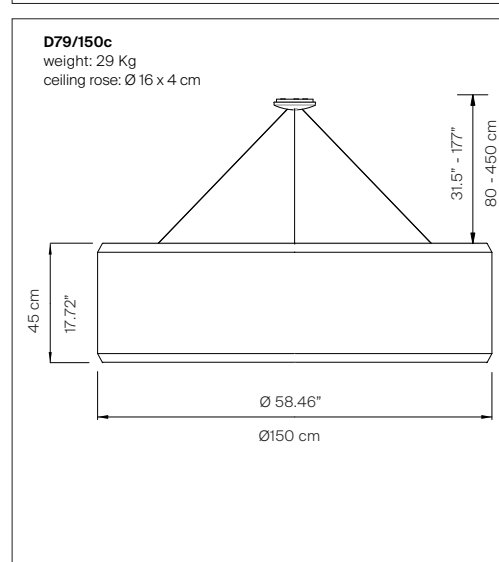

Insulation class and mark:

Rating: **D79R/03** 220-240 V ~ 50/60 Hz
D79R/24 - D79R/25 220-240 V ~ 50/60 Hz, 41W

Reference code: **D79/90c** 1D7909C000A2 light grey
1D7909C000A3 dark grey
1D7909C000B2 rust
1D7909C000B1 sand

D79/90c + D79R/24 (without lower screen): 3... lm
D79/90c + D79R/24 (with lower screen): 3.361 lm
D79/90c + D79R/25 (without lower screen): 3.472 lm
D79/90c + D79R/25 (with lower screen): 3.271 lm

D79/120c 1D7912C000A2 light grey
1D7912C000A3 dark grey
1D7912C000B2 rust
1D7912C000B1 sand

D79/120c + D79R/24 (without lower screen): 3.708 lm
D79/120c + D79R/24 (with lower screen): 3.508 lm
D79/120c + D79R/25 (without lower screen): 3.812 lm
D79/120c + D79R/25 (with lower screen): 3.607 lm

D79/150c 1D7915C000A2 light grey
1D7915C000A3 dark grey
1D7915C000B2 rust
1D7915C000B1 sand

D79/150c + D79R/24 (without lower screen): 3.753 lm
D79/150c + D79R/24 (with lower screen): 3.588 lm
D79/150c + D79R/25 (without lower screen): 3.859 lm
D79/150c + D79R/25 (with lower screen): 3.689 lm

Optics: **D79/R03** 9D7903608200
D79/R24 9D7924103200
D79/R25 9D7925103100

Accessories: **D79R/07** 9D7907726000 lower screen Ø 90 cm
9D7907726100 lower screen Ø 120 cm
9D7907726200 lower screen Ø 150 cm

D79R/09 9D7909612000 suspension kit