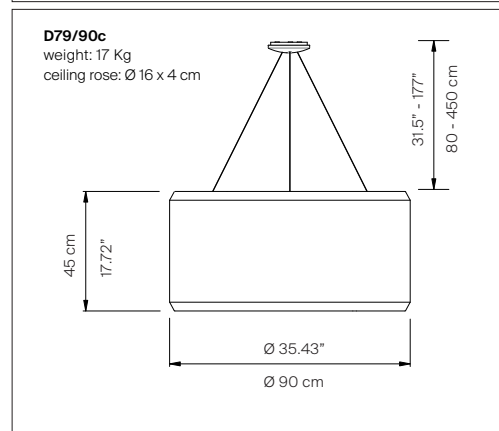

Insulation class and mark:

Rating: **D79R/03** 220-240 V ~ 50/60 Hz
D79R/24 - D79R/25 220-240 V ~ 50/60 Hz, 41W

Reference code: **D79/90c** 1D7909C000A2 light grey
1D7909C000A3 dark grey
1D7909C000B2 rust
1D7909C000B1 sand

D79/90c + D79R/24 (without lower screen): 3... lm
D79/90c + D79R/24 (with lower screen): 3.361 lm
D79/90c + D79R/25 (without lower screen): 3.472 lm
D79/90c + D79R/25 (with lower screen): 3.271 lm

D79/120c 1D7912C000A2 light grey
1D7912C000A3 dark grey
1D7912C000B2 rust
1D7912C000B1 sand

D79/120c + D79R/24 (without lower screen): 3.708 lm
D79/120c + D79R/24 (with lower screen): 3.508 lm
D79/120c + D79R/25 (without lower screen): 3.812 lm
D79/120c + D79R/25 (with lower screen): 3.607 lm

D79/150c 1D7915C000A2 light grey
1D7915C000A3 dark grey
1D7915C000B2 rust
1D7915C000B1 sand

D79/150c + D79R/24 (without lower screen): 3.753 lm
D79/150c + D79R/24 (with lower screen): 3.588 lm
D79/150c + D79R/25 (without lower screen): 3.859 lm
D79/150c + D79R/25 (with lower screen): 3.689 lm

Optics: **D79/R03** 9D7903608200
D79/R24 9D7924103200
D79/R25 9D7925103100

Accessories: **D79R/07** 9D7907726000 lower screen Ø 90 cm
9D7907726100 lower screen Ø 120 cm
9D7907726200 lower screen Ø 150 cm

D79R/09 9D7909612000 suspension kit