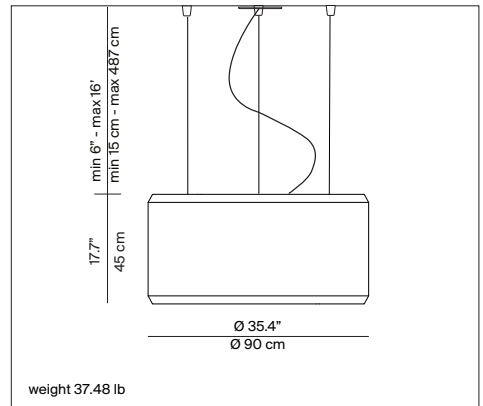

Reference code: D79R/02 optics	9D7903610600	3 x max 30W LED medium base
(canopy and suspension cable included)	D79R/25	LED 42W dimmable 3000K CRI 90
	D79R/26	LED 42W dimmable 3500K CRI 90

Reference code: D79R/07 satin diffuser (optional)	9D7907726000	for D79/90
	9D7907726100	for D79/120
	9D7907726200	for D79/150