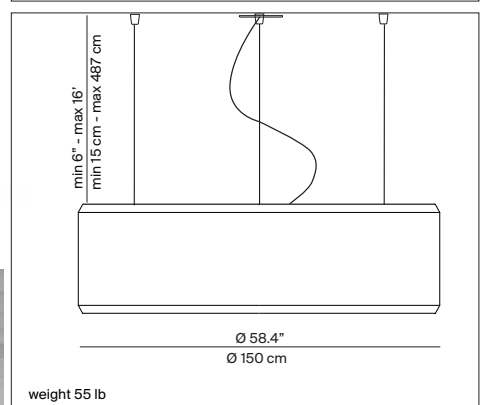

Reference code: D79R/02 optics	9D7903610600	3 x max 30W LED medium base
(canopy and suspension cable included)	D79R/25	LED 42W dimmable 3000K CRI 90
	D79R/26	LED 42W dimmable 3500K CRI 90

Reference code: D79R/07 satin diffuser (optional)	9D7907726000	for D79/90
	9D7907726100	for D79/120
	9D7907726200	for D79/150