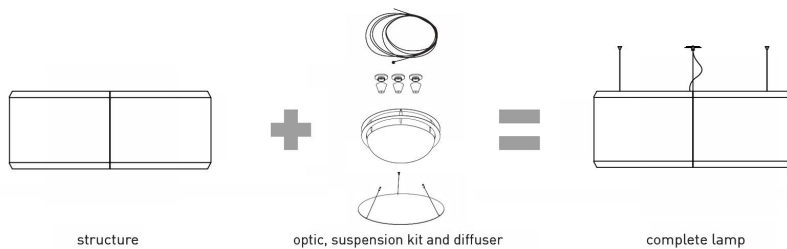

SILENZIO

design Monica Armani

Type: Suspension
Light source : LED 42W 3000 or 3500K CRI 90 120/277V~ 60Hz
Upon request 4000K optic also available
3 x max 30W LED medium base 120V only
Product use: Indoor
Materials: textile, Remix 3 (90% wool, 10% nylon)
Colors: see the textile references
Description: The quality of light combined with acoustic comfort and the beauty of fabrics. Silenzio is a lighting system that combines decor solutions with high sound absorption for public and private spaces.

Certifications:

Reference code : D79/90c structure	1D7909C000A2	light grey	(RMX 133)
	1D7909C000A3	dark grey	(RMX 152)
	1D7909C000B2	rust	(RMX 252)
	1D7909C000B1	sand	(RMX 242)
D79/120c	1D7912C000A2	light grey	(RMX 133)
	1D7912C000A3	dark grey	(RMX 152)
	1D7912C000B2	rust	(RMX 252)
	1D7912C000B1	sand	(RMX 242)
D79/150c	1D7915C000A2	light grey	(RMX 133)
	1D7915C000A3	dark grey	(RMX 152)
	1D7915C000B2	rust	(RMX 252)
	1D7915C000B1	sand	(RMX 242)

Reference code: D79R/02 optics	9D7903610600	3 x max 30W LED medium base
(canopy and suspension cable included)	D79R/25	LED 42W dimmable 3000K CRI 90
	D79R/26	LED 42W dimmable 3500K CRI 90

Reference code: D79R/07 satin diffuser (optional)	9D7907726000	for D79/90
	9D7907726100	for D79/120
	9D7907726200	for D79/150