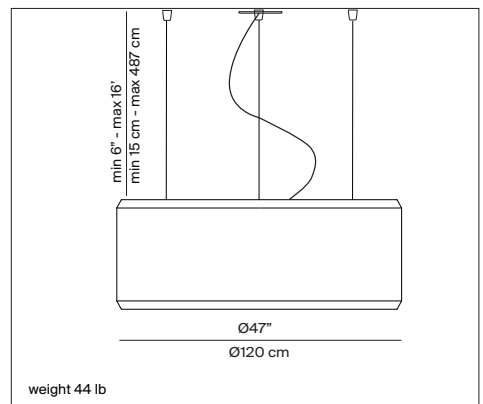

Reference code: D79R/02 optics	9D7903610600	3 x max 30W LED medium base
(canopy and suspension cable included)	D79R/25	LED 42W dimmable 3000K CRI 90
	D79R/26	LED 42W dimmable 3500K CRI 90

Reference code: D79R/07 satin diffuser (optional)	9D7907726000	for D79/90
	9D7907726100	for D79/120
	9D7907726200	for D79/150