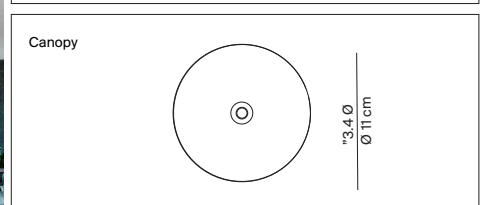

SILENZIO

design Monica Armani

Type: Suspension
Light source : LED 42W 3000 or 3500K CRI 90 120/277V~ 60Hz
Upon request 4000K optic also available
3 x max 30W LED medium base 120V only
Product use: Indoor
Materials: textile, Remix 3 (90% wool, 10% nylon)
Colors: see the textile references
Description: The quality of light combined with acoustic comfort and the beauty of fabrics. Silenzio is a lighting system that combines decor solutions with high sound absorption for public and private spaces.

Certifications:

Reference code : D79/90c structure	1D7909C000A2	light grey	(RMX 133)
	1D7909C000A3	dark grey	(RMX 152)
	1D7909C000B2	rust	(RMX 252)
	1D7909C000B1	sand	(RMX 242)
D79/120c	1D7912C000A2	light grey	(RMX 133)
	1D7912C000A3	dark grey	(RMX 152)
	1D7912C000B2	rust	(RMX 252)
	1D7912C000B1	sand	(RMX 242)
D79/150c	1D7915C000A2	light grey	(RMX 133)
	1D7915C000A3	dark grey	(RMX 152)
	1D7915C000B2	rust	(RMX 252)
	1D7915C000B1	sand	(RMX 242)

Reference code: D79R/02 optics	9D7903610600	3 x max 30W LED medium base
(canopy and suspension cable included)	D79R/25	LED 42W dimmable 3000K CRI 90
	D79R/26	LED 42W dimmable 3500K CRI 90

Reference code: D79R/07 satin diffuser (optional)	9D7907726000	for D79/90
	9D7907726100	for D79/120
	9D7907726200	for D79/150