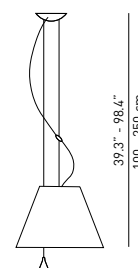

D13sasL
dimmmable by
wall dimmer