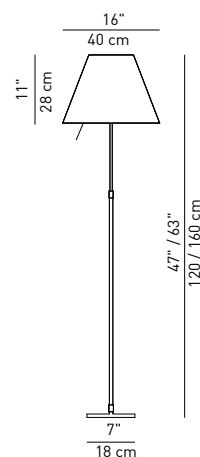

D13t L
sensor dimmer