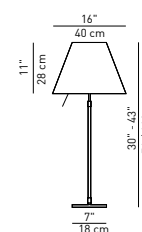

COSTANZA LED

design Paolo Rizzatto, 1986/2014

**LUCE
PLAN**

Type: Table, floor, suspension

Light source: LED 26W mid Power 2300lm @ 2700K
sensor dimmer (floor version only), on/off

Product use: Indoor

Materials: aluminium body
interchangeable polycarbonate silkscreened shade

Colors: Structure in alu
Shade in white, comfort green, edgy pink, mistic white,
soft skin, shaded stone, primary red, liquorice black,
petroleum blue, smart yellow, concrete grey

Description: The evolution of LED technology has made it possible
to update the Costanza lamp without altering
the functional quality and essential lines
of the classic version

Certifications:

Reference code: Structure

D13i L	1D13L=010520	alu
D13t L	1D13LT000520	alu
D13sasL	1D13LSA00520	alu

Shade

D13/1/4	1D13N0100502	white

Mezzo Tono collection

D13/1/2	1D13N0100537	comfort green
	1D13N0100524	edgy pink
	1D13N0100534	mistic white
	1D13N0100538	soft skin
	1D13N0100539	shaded stone

Radieuse collection

D13/1/2	1D13N0100508	primay red
	1D13N0100501	liquorice black
	1D13N0100536	petroleum blue
	1D13N0100506	smart yellow
	1D13N0100505	concrete grey

The LED lamps cannot be changed in the luminaire