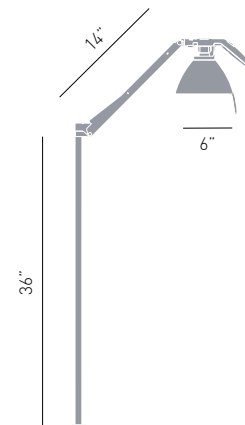

D33N/1
base